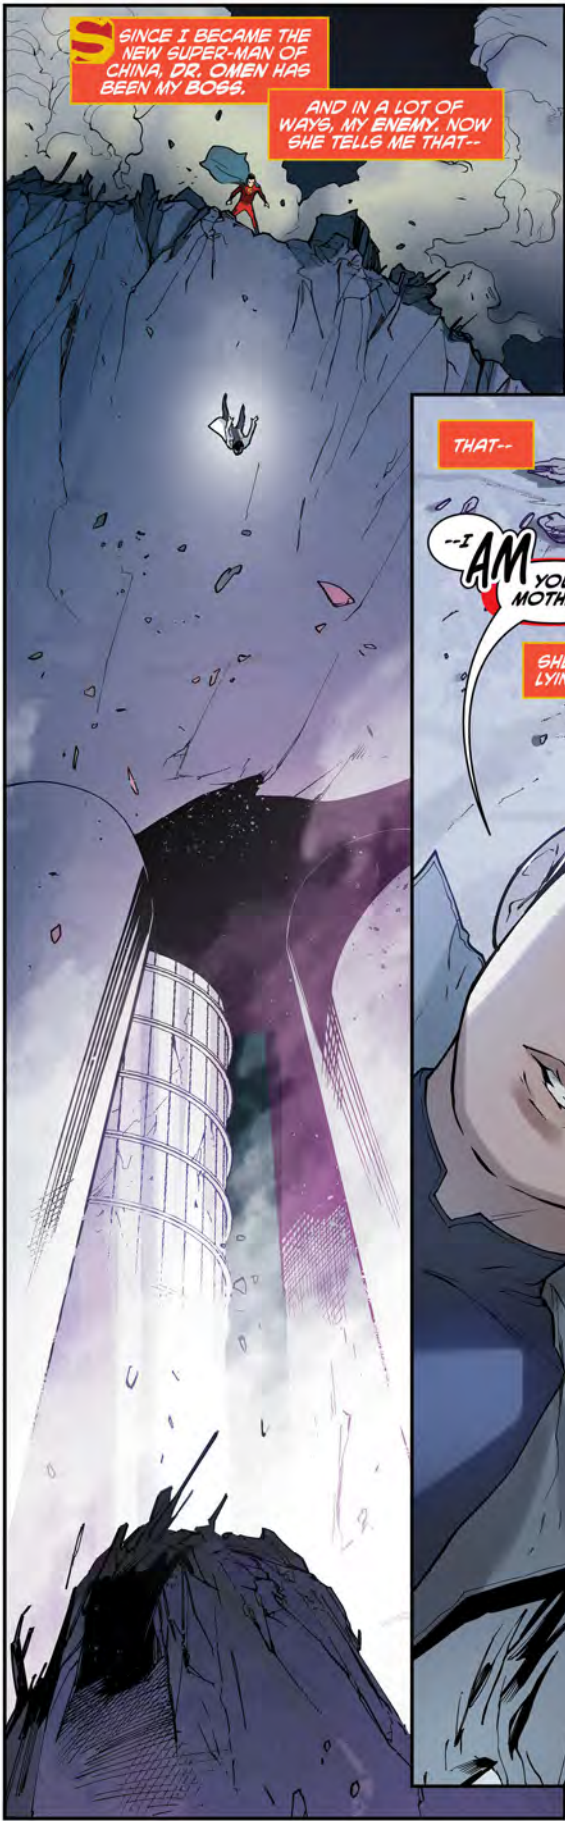

**S** SINCE I BECAME THE NEW SUPER-MAN OF CHINA, DR. OMEN HAS BEEN MY BOSS.

AND IN A LOT OF WAYS, MY ENEMY. NOW SHE TELLS ME THAT--

THAT--

--I AM YOUR MOTHER!

SHE'S LYING!

SHE HAS TO BE, RIGHT?!

BUT THEN--

GRAB MY HAND!

--WHY CAN'T I LET HER DIE?!

?!

**WRITER: GENE LUEN YANG    PENCILS: BILLY TAN**  
**INKS: HAINING    COLOR: GADSON**  
**LETTERS: DAVE SHARPE    COVER: PHILIP TAN / ELMER SANTOS**  
**VARIANT COVER: BERNARD CHANG**  
**EDITOR: PAUL KAMINSKI    GROUP EDITOR: EDDIE BERGANZA**

# SHANGHAI UNDER SIEGE PART ONE

DO NOT  
THWART THE  
EMPEROR'S  
JUSTICE,  
BOY!