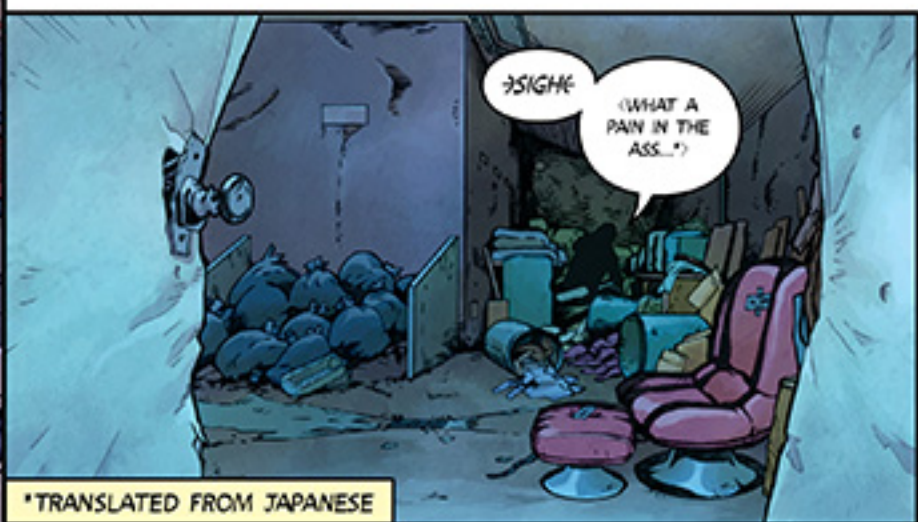

KABUKICHŌ
IN SHINJUKU.

*TRANSLATED FROM JAPANESE

(...THAT'S NOT GOOD)

Wayward

Chapter 23

Story: Jim Zub
Art: Steve Cummings
Colors: Tamra Bonvillain
Letters: Marshall Dillon

OH WELL...

Night Market
SHINJUSU

...THERE GOES ANY HOPE OF US 'LAYING LOW'

SMASH

RRRUMBLE

BE CAREFUL, IT'S AN EARTHQUAKE!

IT'S NOT A QUAKE! GET THE HELL OUT OF HERE!

WH-WHAT ABOUT YOU?

JUST GO!