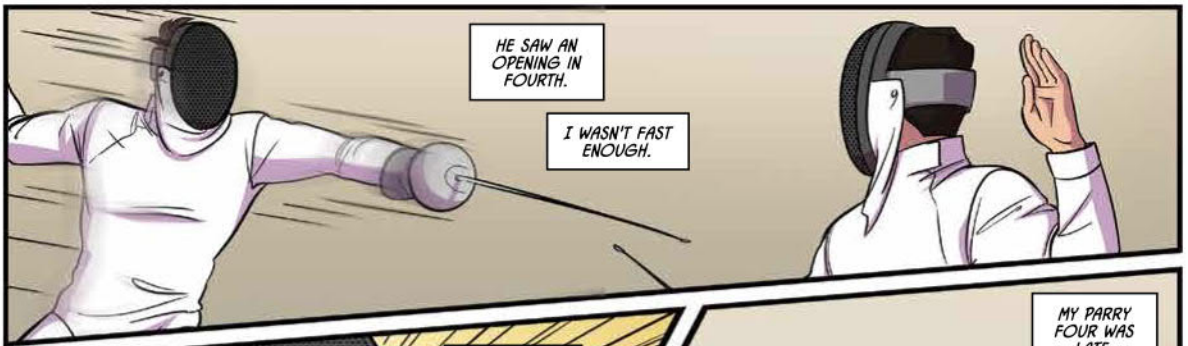

HE SAW AN
OPENING IN
FOURTH.

I WASN'T FAST
ENOUGH.