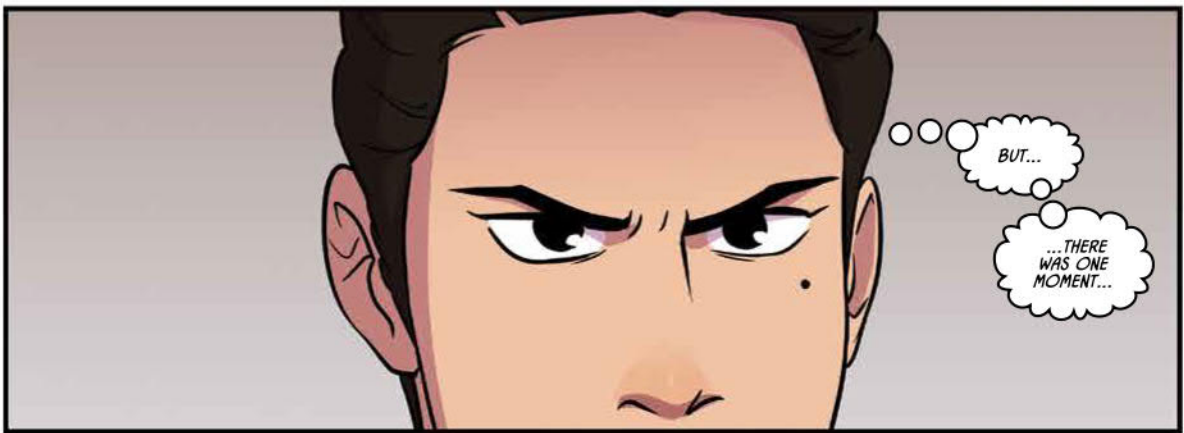

"EVEN YOU, SEIJI."

"I SAW YOUR MATCH AGAINST NICHOLAS, SEIJI."

"I SAW THE SAME THING YOU SAW...THE REASON YOU'RE WATCHING HIM NOW."

NICHOLAS COX.

HIS TECHNIQUE IS SLOPPY. HE WAS EASY TO BEAT WHEN I FENCED HIM AT REGIONALS.