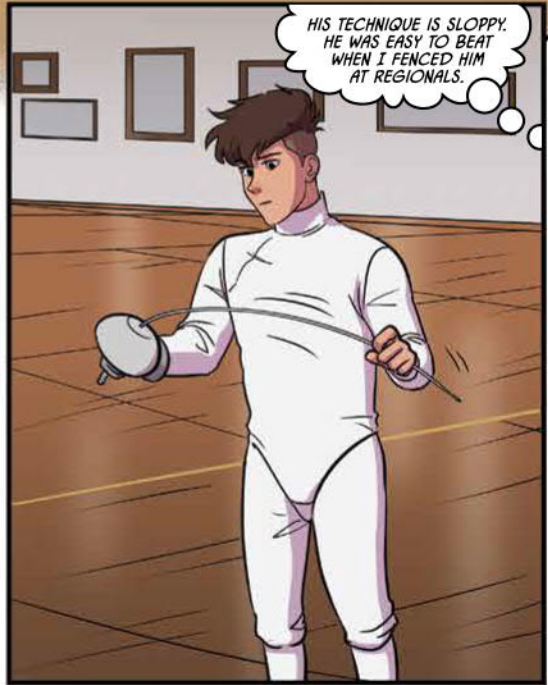

IT'S THE FIRST DAY OF TRYOUTS. EVERYONE IS NERVOUS.

THEY SHOW IT IN DIFFERENT WAYS.

"FOR SOME IT'S INTERNAL."

"SOME EXTERNAL."

RRRRRAHHH!

"SOME PUT THEMSELVES UNDER MORE PRESSURE THAN OTHERS."

"AND EVERYONE IS WATCHING."

"EVEN YOU, SEIJI."

"I SAW YOUR MATCH AGAINST NICHOLAS, SEIJI."

"I SAW THE SAME THING YOU SAW...THE REASON YOU'RE WATCHING HIM NOW."

NICHOLAS COX.

HIS TECHNIQUE IS SLOPPY. HE WAS EASY TO BEAT WHEN I FENCED HIM AT REGIONALS.