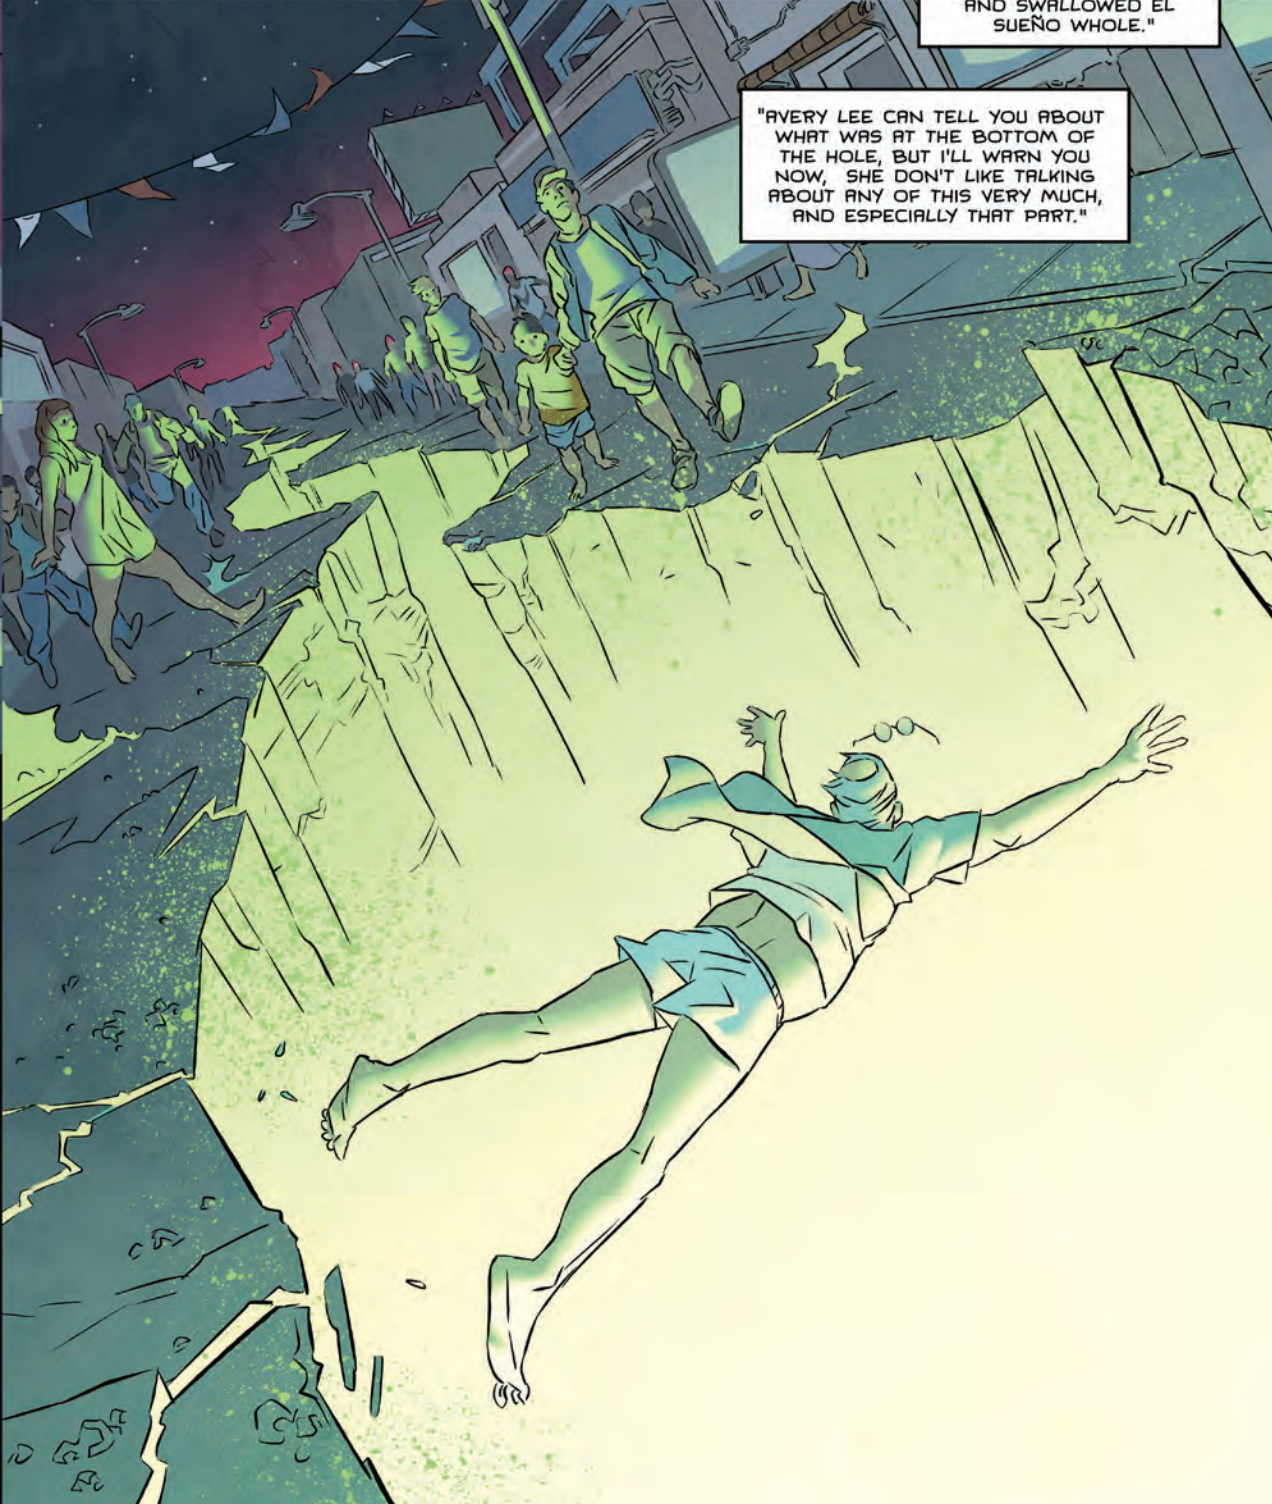

"IT WAS LIKE THEY'D BUILT THE WALL
RIGHT **THROUGH** OUR TOWN, BUT THEY
DIDN'T...INSTEAD WE JUST LIVED IN THE
SHADOW OF THAT DAMNED THING, EQUAL
AND SEPARATE. TOGETHER **AND** ALONE..."

"YES MA'AM, EL SUEÑO WAS TWO COUNTRIES SEPARATED BY A BORDER OF THICK, HOT, BLACK TAR."

MR. TAYLOR--
WHAT ARE YOU
DOING!?!

ERIC,
LISTEN TO ME!
WAKE UP! YOU'RE
DREAMING!

"WHATEVER IT WAS-- IT SHATTERED THE GROUND BENEATH OUR FEET, OPENED IT'S JAWS WIDE AND SWALLOWED EL SUEÑO WHOLE."

"AVERY LEE CAN TELL YOU ABOUT WHAT WAS AT THE BOTTOM OF THE HOLE, BUT I'LL WARN YOU NOW, SHE DON'T LIKE TALKING ABOUT ANY OF THIS VERY MUCH, AND ESPECIALLY THAT PART."