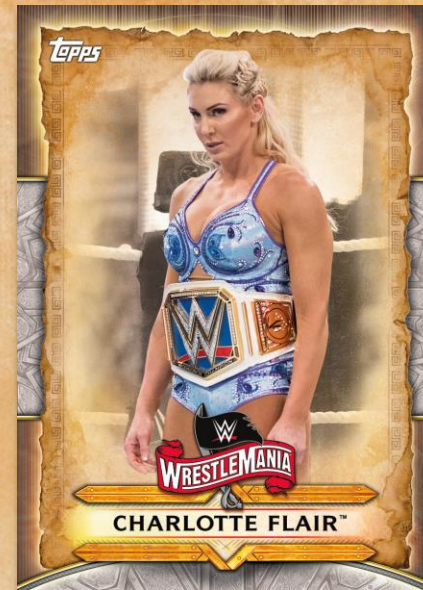

20 WRESTLEMANIA 20

Base Cards

100 base cards featuring the greatest Men's Division matches and moments from the lead up to *WrestleMania*® 35!

Parallels include:

Foilboard – 1 per pack

Blue – numbered to 99

Silver – numbered to 25

Gold – numbered to 10

Red – numbered 1-of-1

Printing Plates – numbered 1-of-1

Insert Cards

WrestleMania® Roster

Highlighting 60 WWE® Superstars and Legends that appeared at past *WrestleMania*® events and/or are looking towards their appearance at *WrestleMania*® 36.

Winningest Superstars in *WrestleMania*® History **NEW!**

Spotlighting the 10 WWE® Superstars with the most wins in *WrestleMania*® history

Parallels include:

Autograph – numbered to 10

Red Autograph – numbered 1-of-1

Roster Insert Card

TOPPS