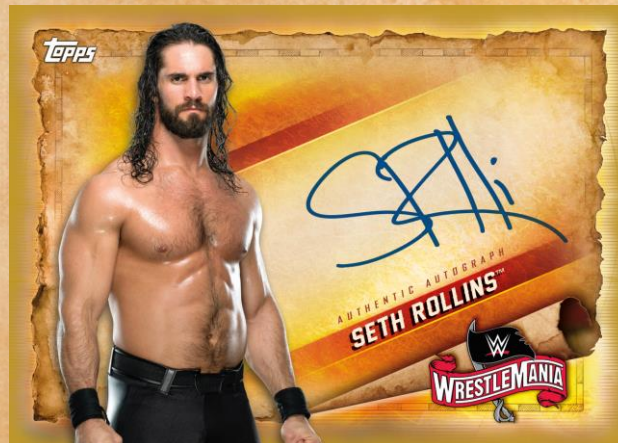

Highlighting 60 WWE® Superstars and Legends that appeared at past *WrestleMania*® events and/or are looking towards their appearance at *WrestleMania*® 36.

Winningest Superstars in *WrestleMania*® History **NEW!**

Parallels include:

Blue – numbered to 50

Silver – numbered to 25

Gold – numbered to 10

Red – numbered 1-of-1

Printing Plates – 4 styles, numbered 1-of-1

Look for rare dual autograph cards and triple autograph cards, each numbered to 25!

Parallels include:

Gold – numbered to 10

Red – numbered 1-of-1

Look for one, ultra-rare 6-person autograph book card to chase! Numbered to 10.

Autograph Card - Gold Parallel

The Topps logo, featuring the word 'TOPPS' in a stylized, italicized font with a red outline and a white fill.