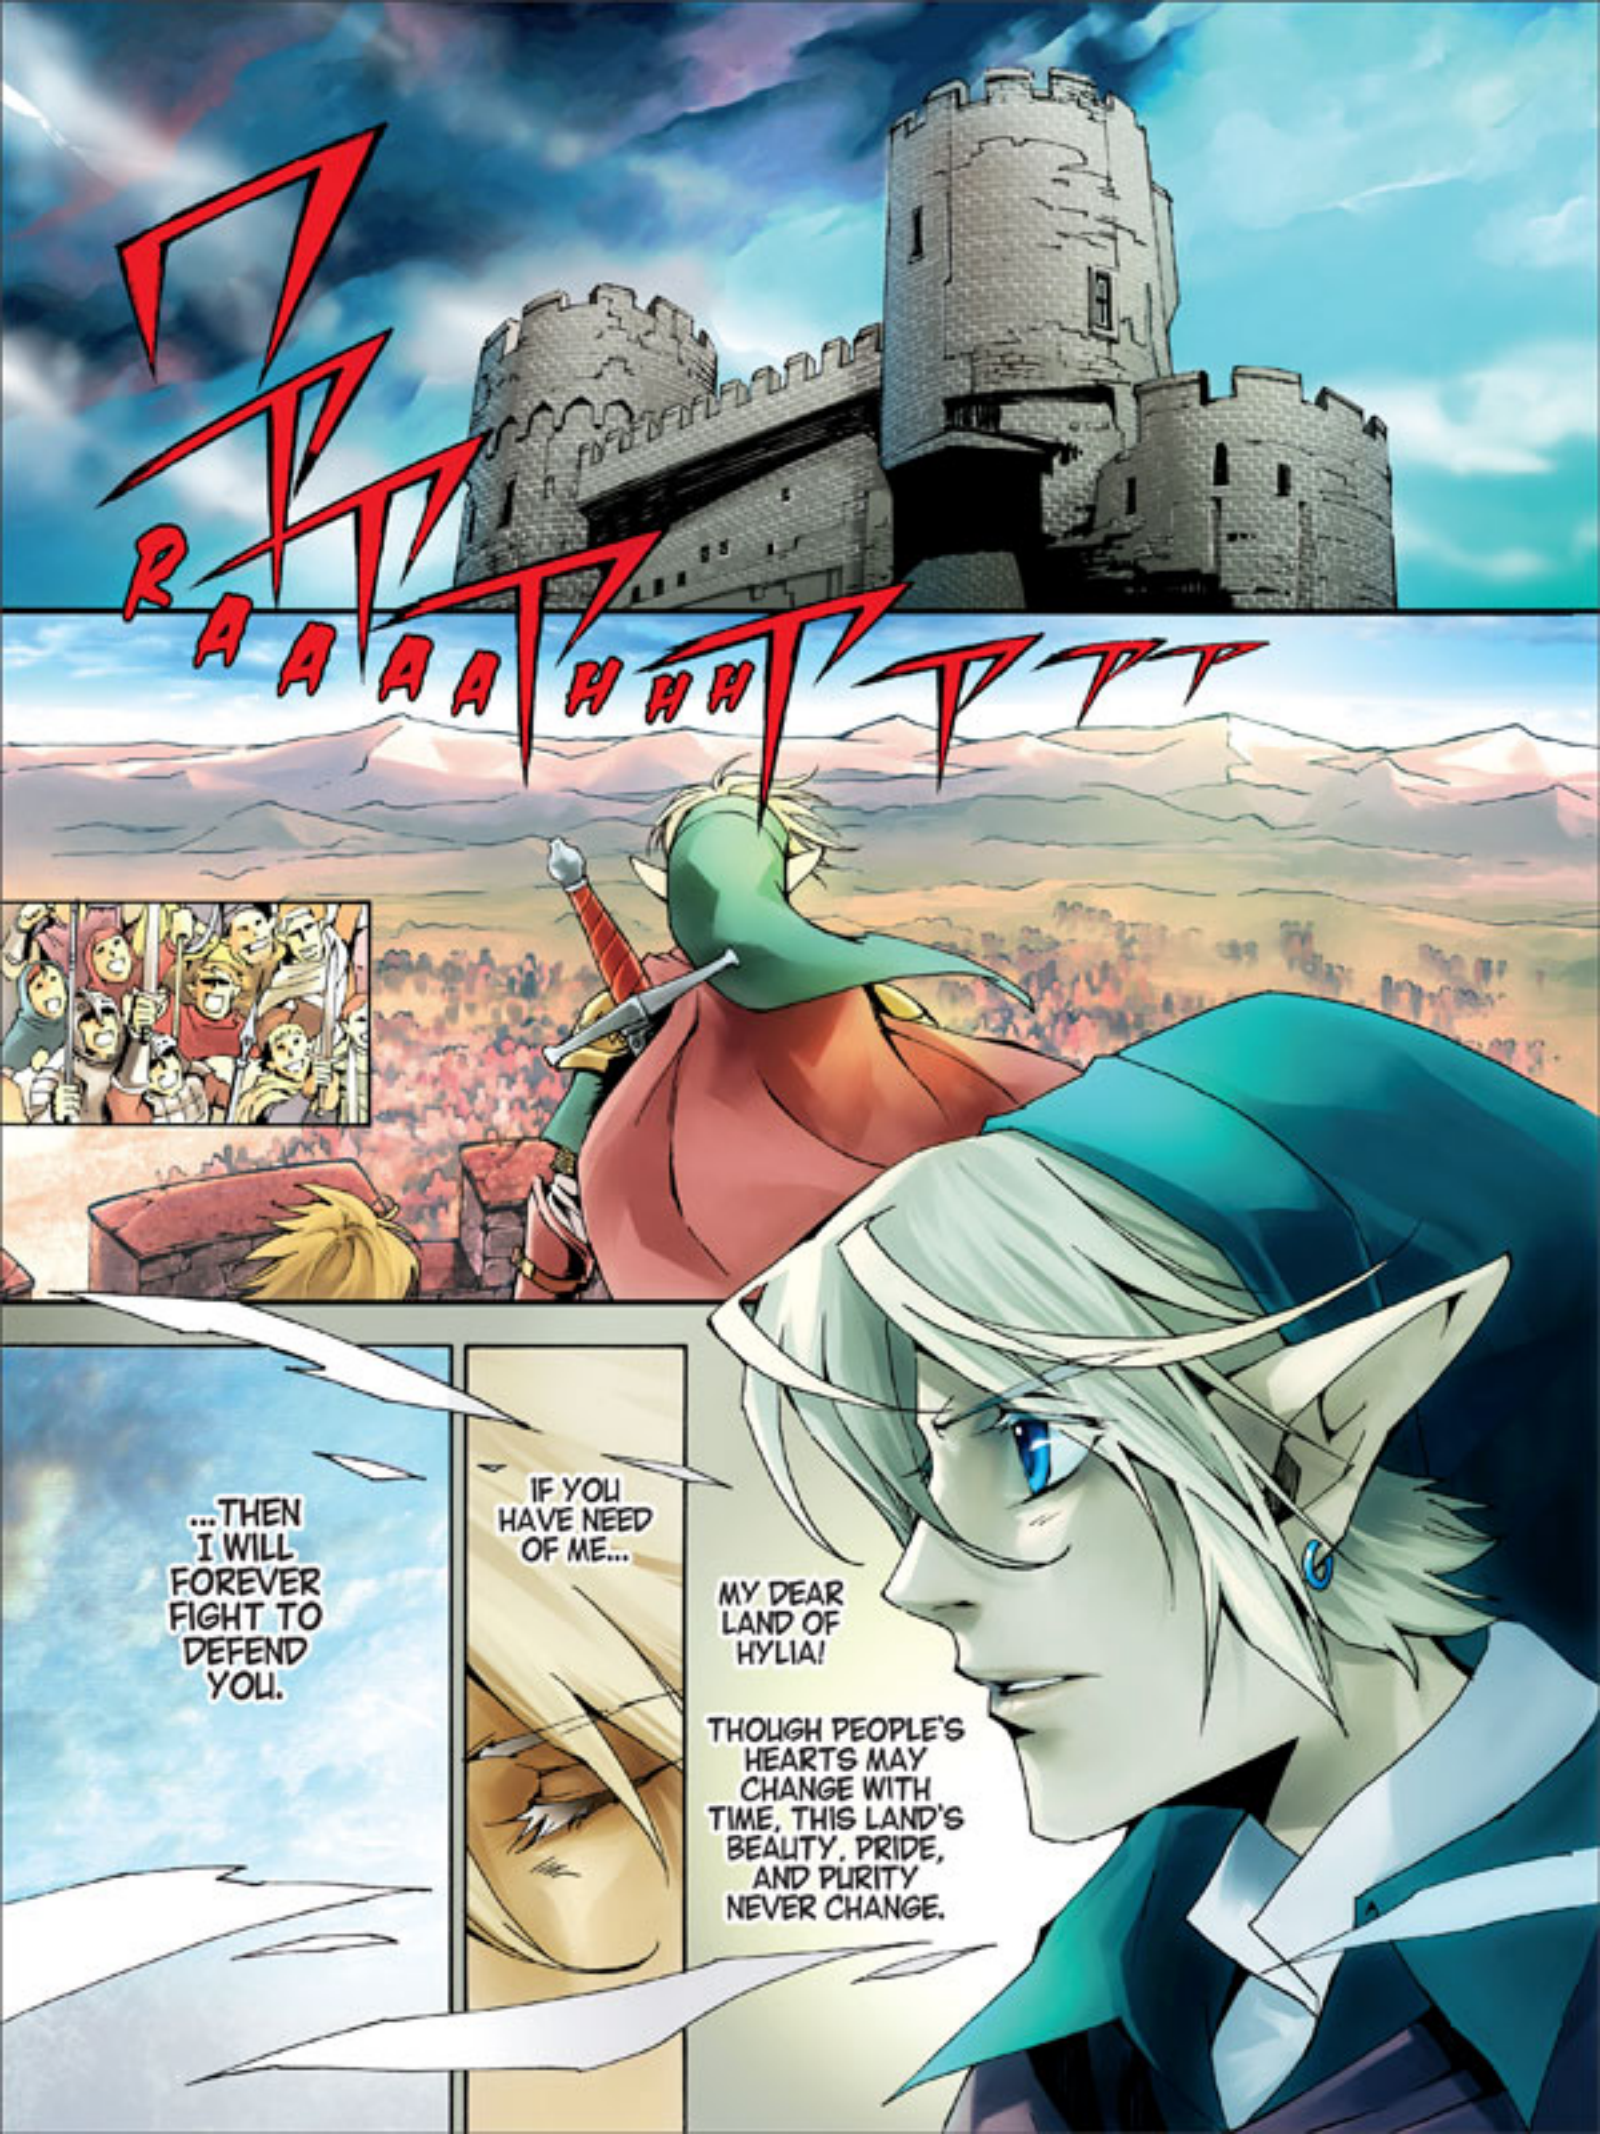

THE LEGEND OF
ZELDATM

HYRULE HISTORIA

RAA A A A H H H T T T

...THEN
I WILL
FOREVER
FIGHT TO
DEFEND
YOU.

IF YOU
HAVE NEED
OF ME...

MY DEAR
LAND OF
HYLIA!

THOUGH PEOPLE'S
HEARTS MAY
CHANGE WITH
TIME, THIS LAND'S
BEAUTY, PRIDE,
AND PURITY
NEVER CHANGE.

IT WAS YOU--MY OWN PEOPLE-- WHO SAID YOU HAD NO NEED FOR A POWERFUL HERO.

THE DEMON KING'S ARMY WILL SOON BE UPON US.

PLEASE COME OUT INTO THE LIGHT OF DAY.

LORD DAGIANIS-- THE MAN WHO FRAMED YOU-- HAS BEEN KILLED BY THE DEMON KING.

Zora tunic design sketches

Facial expressions

ZELDA

Zelda was originally depicted wearing a robe that hid her expression. The pictures at the bottom right represent what Zelda from *Twilight Princess* would look like if she transformed into Sheik. They were drawn for *Super Smash Bros. Brawl*.

Design sketches

Wearing a robe

Sheik

GANONDORF

Though he was banished to the twilight by the sages in *Ocarina of Time*, Ganon lives again. Though the timeline he inhabits differs from that of *The Wind Waker*, he is drawn to be around the same age as the Ganondorf in that game.