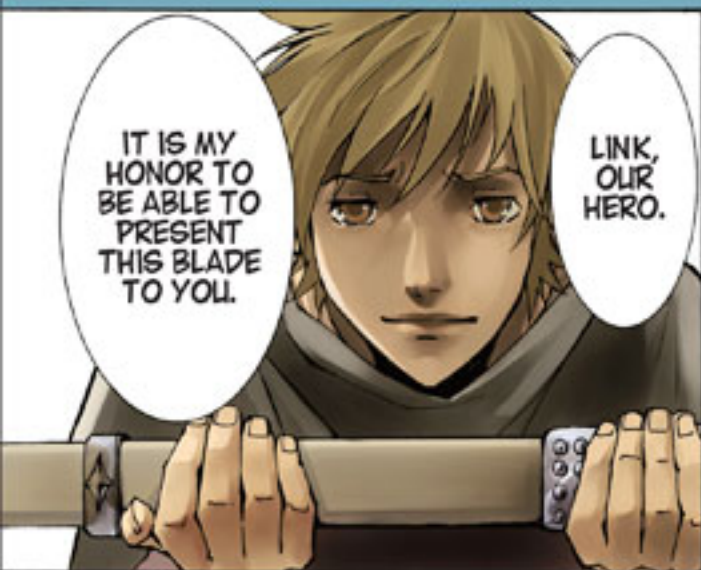

...THAT
I
WOULD
BE
ABLE
TO
SLEEP
IN
PEACE.

AND HERE
I HAD
THOUGHT...

BUT IF YOU
WISH TO
WAKE THE
LION...

...THEN
GIVE
HIM
FANGS!

WHAT'S MORE, MY SWORD IS BROKEN. I CAN'T EVEN RUN ANYMORE.

AND NOW THAT IT'S CONVENIENT FOR YOU, YOU WANT ME TO FIGHT?

IT WAS YOU--MY OWN PEOPLE-- WHO SAID YOU HAD NO NEED FOR A POWERFUL HERO.

THE DEMON KING'S ARMY WILL SOON BE UPON US.

PLEASE COME OUT INTO THE LIGHT OF DAY.

LORD DAGIANIS-- THE MAN WHO FRAMED YOU-- HAS BEEN KILLED BY THE DEMON KING.

Zora tunic design sketches

Facial expressions

ZELDA

Zelda was originally depicted wearing a robe that hid her expression. The pictures at the bottom right represent what Zelda from *Twilight Princess* would look like if she transformed into Sheik. They were drawn for *Super Smash Bros. Brawl*.

Design sketches

Wearing a robe

Sheik

GANONDORF

Though he was banished to the twilight by the sages in *Ocarina of Time*, Ganon lives again. Though the timeline he inhabits differs from that of *The Wind Waker*, he is drawn to be around the same age as the Ganondorf in that game.