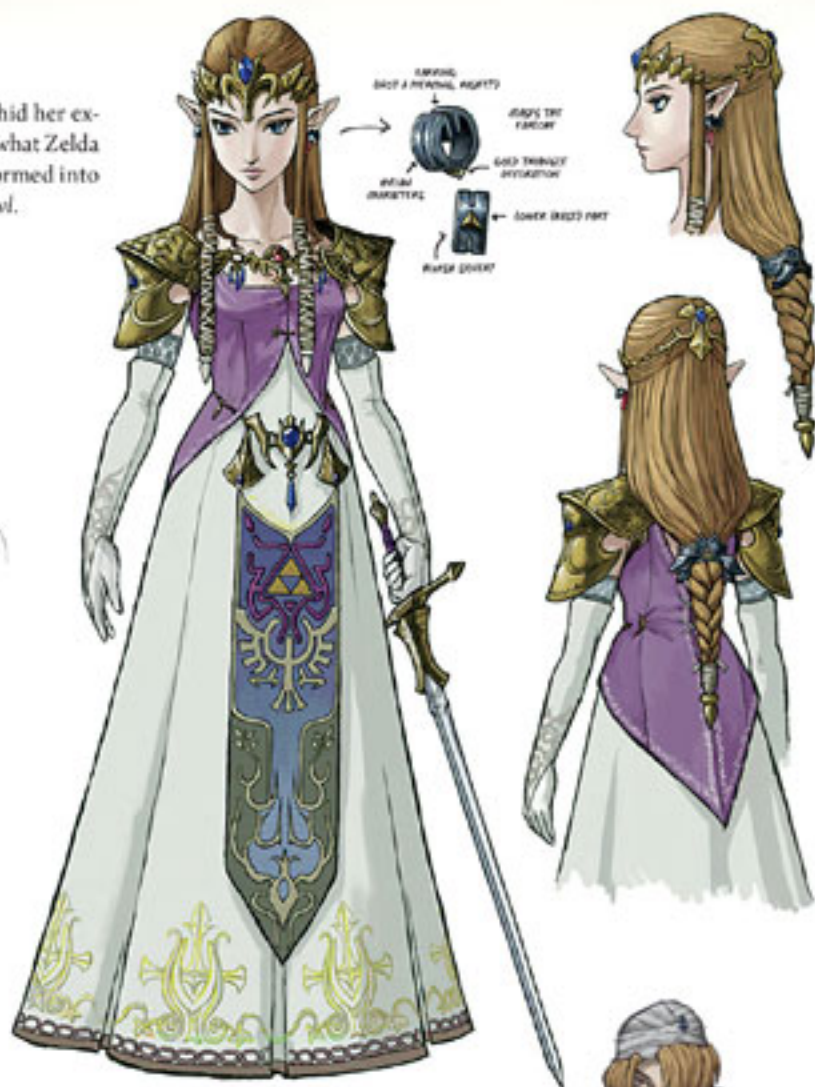

Zora tunic design sketches

Facial expressions

ZELDA

Zelda was originally depicted wearing a robe that hid her expression. The pictures at the bottom right represent what Zelda from *Twilight Princess* would look like if she transformed into Sheik. They were drawn for *Super Smash Bros. Brawl*.

Design sketches

Wearing a robe

Sheik

GANONDORF

Though he was banished to the twilight by the sages in *Ocarina of Time*, Ganon lives again. Though the timeline he inhabits differs from that of *The Wind Waker*, he is drawn to be around the same age as the Ganondorf in that game.

Ganondorf's horse

GANONDORF'S SWORD

Ganondorf's sword is the same blade that was used by the sages in his own execution. In a flashback scene, it is seen to pierce right through him.

Design sketches

THE DEMONIC BEAST, GANON